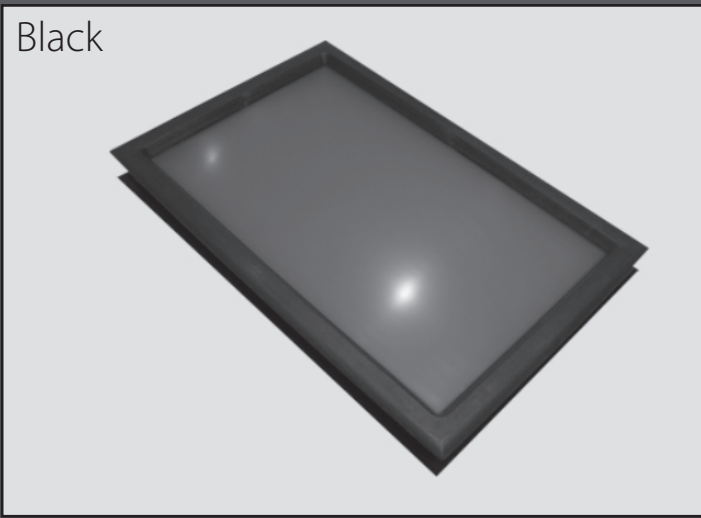

New Option
Anti-scratch glazing

Garage door PVC windows with anti-scratch double glazing on both sides.
Available from now as an option.

White

Black

Design