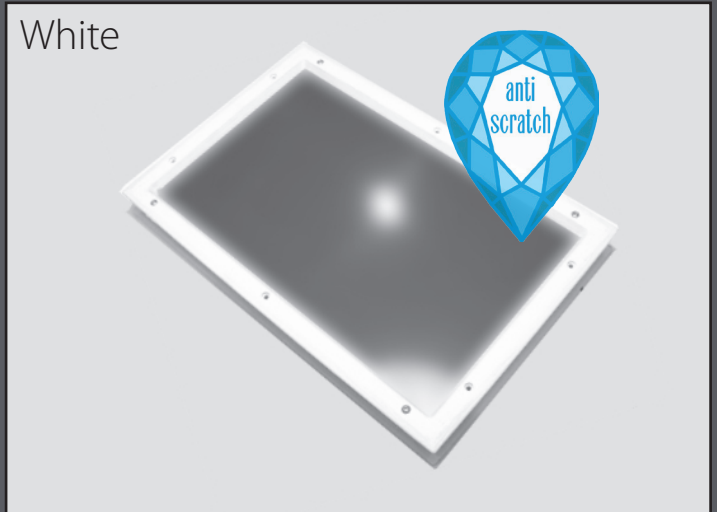

New Option
Anti-scratch glazing

Garage door PVC windows with anti-scratch double glazing on both sides.
Available from now as an option.

White

Black

Design